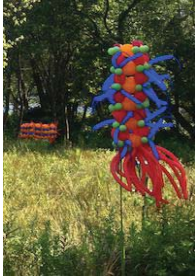

POLE COVERS

size: any

price: $39 / ft