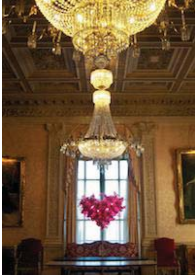

price: \$625

molecule chandelier

size: approx 5+ ft d

price: \$325

peacock feather or Dragon

size: approx 16' long

price: \$625

TABLE SCULPTURE