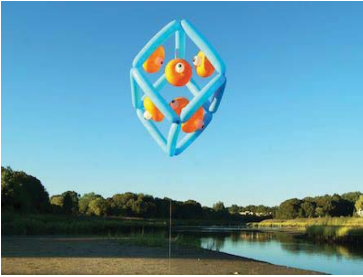

price: \$350

wispy cloud

size: 3' - 6'

price: \$50 / ft

DOMES

reef dome

size: approx 7 ft d

price: \$ 650ea / \$1200 pr

colors: any

sconce dome

size: 3 ft d

price: \$175

ABSTRACT SCULPTURE

3 flying O's

size: approx 12 ft h

price: \$275

buddah's eye

size: approx 30" h & w

price: \$250

clam / open closed

size : 5ft closed/ 7 ft open

price: \$350

hey-wired orb

size: 7'-8ft