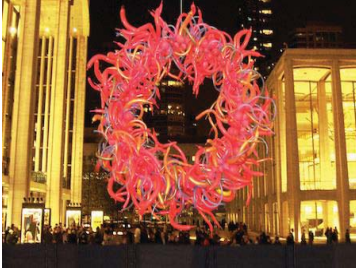

WREATHS + RING-O-FIRE

XXXL ring o fire

size: 7' - 12'

price: $90 diameter ft

color: could also be in greens as a wreath

may also be hung horizontally as a fire-pit