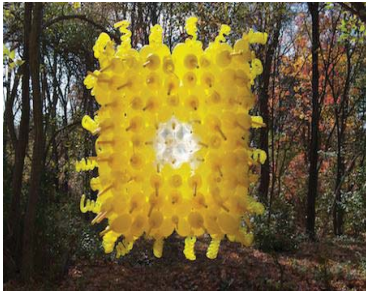

bullseye wall / plain

size: any

price: \$10 / sq ft

bullseye wall / fancy

size: any

price: \$11 / sq ft

spikey wall

size: any

price: \$14 sq ft

fire (or water) wall

ombre any color
can transform to a column

size: any

price: \$15 / sq ft

POLE COVERS

clover leaf polecover

size: any