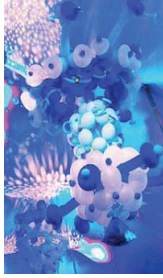

CHANDELIERS

starship chandelier

size: approx 10-12 ft h

price: $925