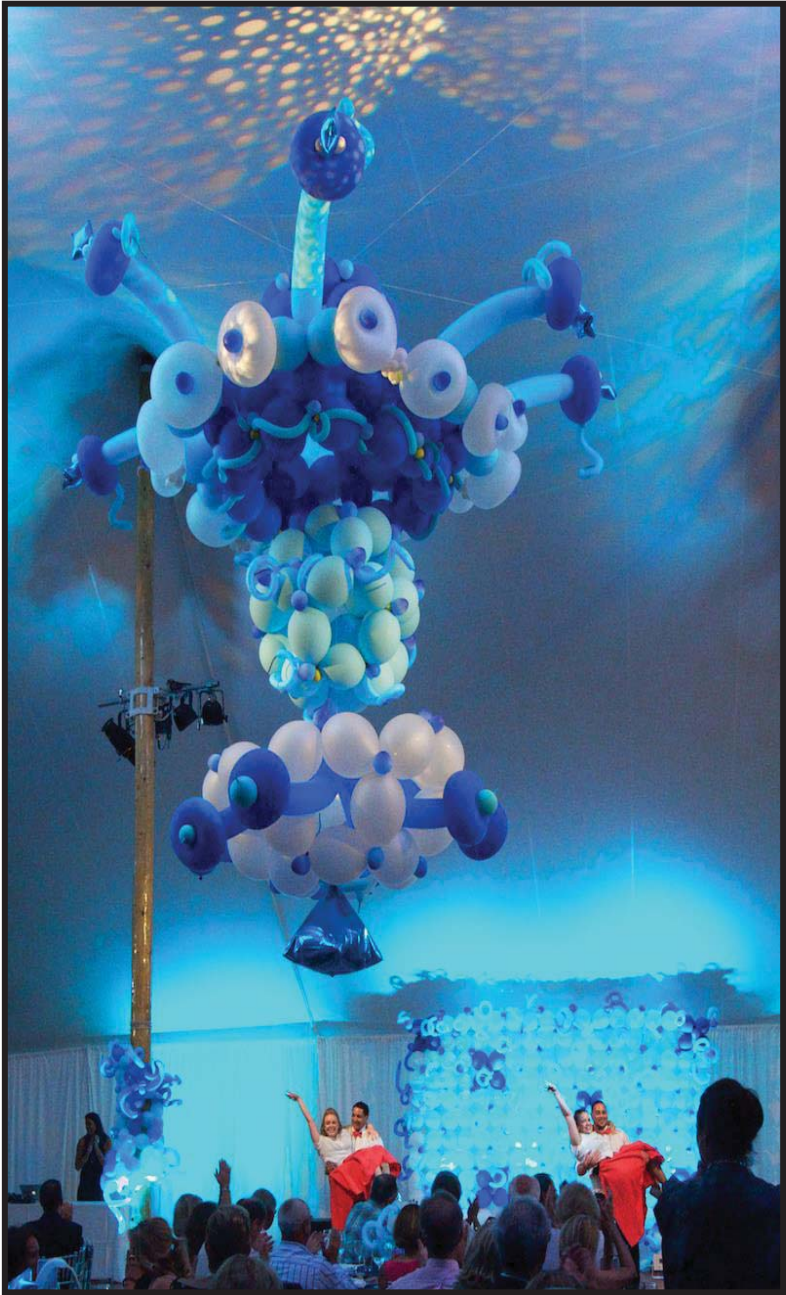

colors: any

sconce dome

size: 3 ft d

price: \$175

ABSTRACT SCULPTURE

3 flying O's

size: approx 12 ft h

price: \$275

buddah's eye

size: approx 30" h & w

price: \$250

clam / open closed

size : 5ft closed/ 7 ft open

price: \$350

hey-wired orb

size: 7'-8ft

Janice continues working as a visual artist - flying, floating and photographing her ethereal and kinetic sculptures in nature.

To view additional images:

www.janiceleekelly.com

F L O A T installations

product catalogue